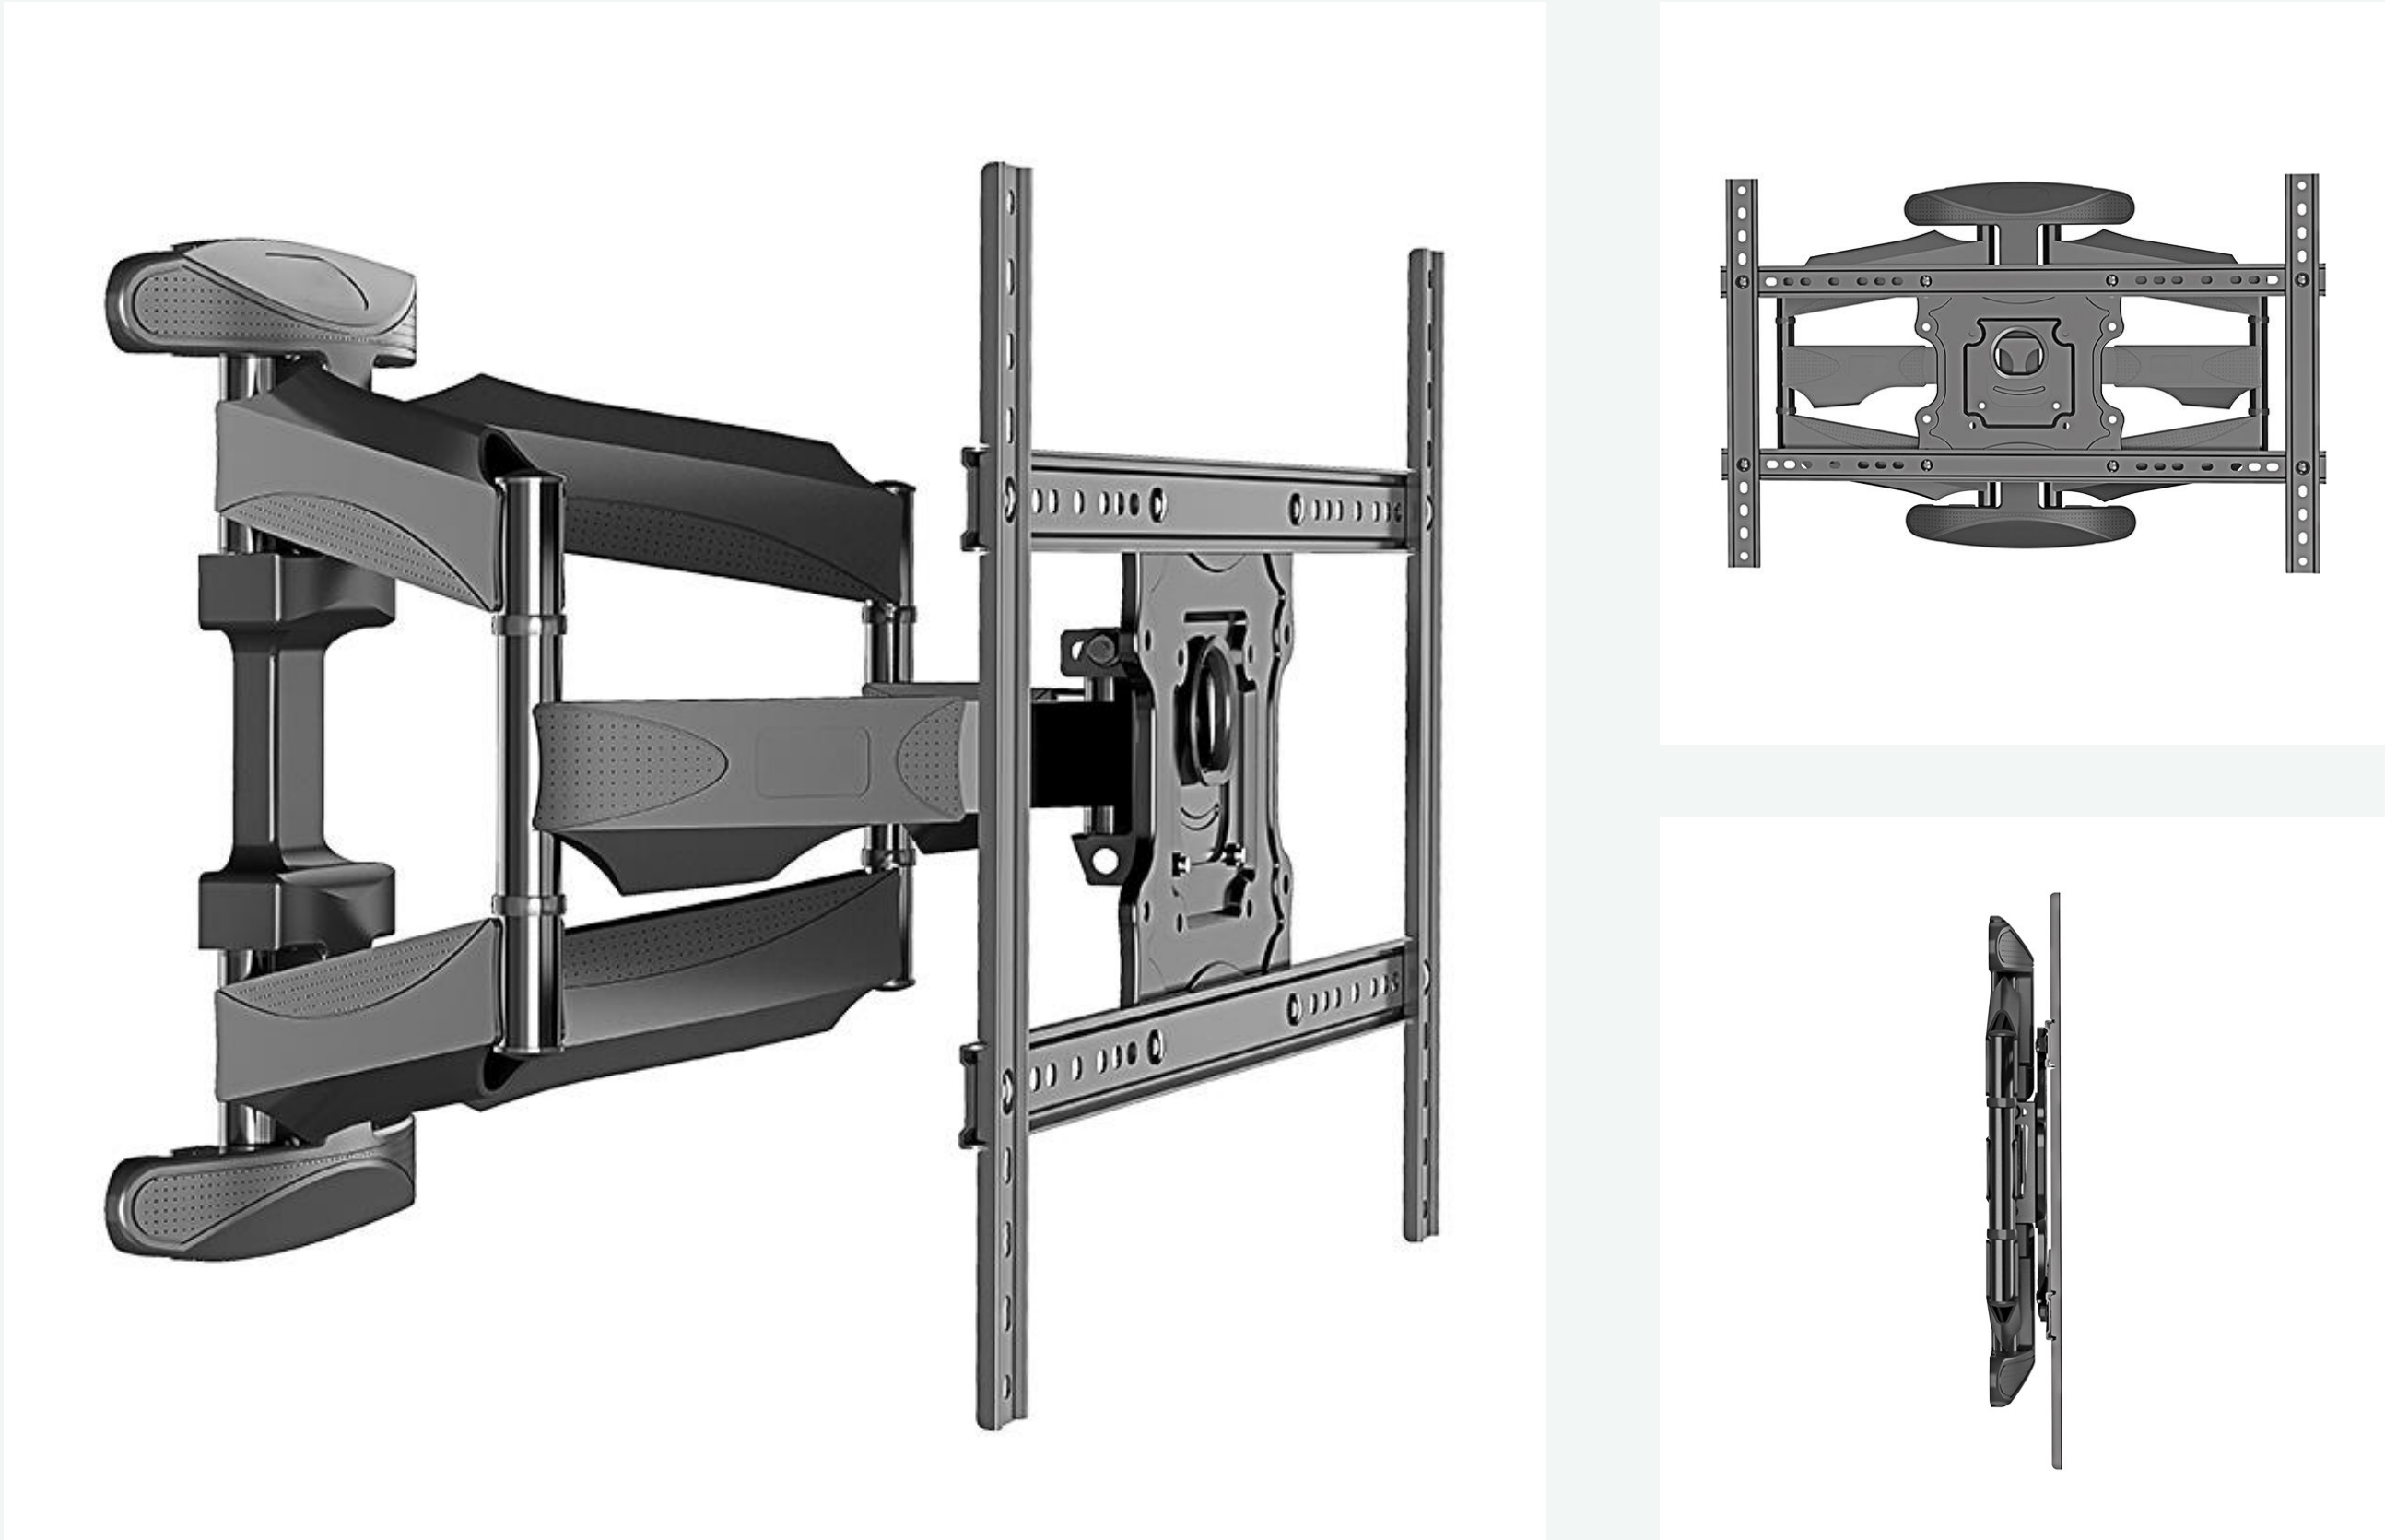

# X8 FULL MOTION MOUNT

## SPECIFICATIONS

Model:	X8
Screen Size:	32" - 70"
Capacity:	45.5kg
VESA:	100x100, 200x100, 200x200, 400x200, 300x200, 300x300, 400x400, 600x400mm
Distance To Wall:	49mm - 491mm
Tilt:	-5°/+8°
Material:	Cold Roll Steel (Black Powder Coating Finished)
Cable Management:	Yes