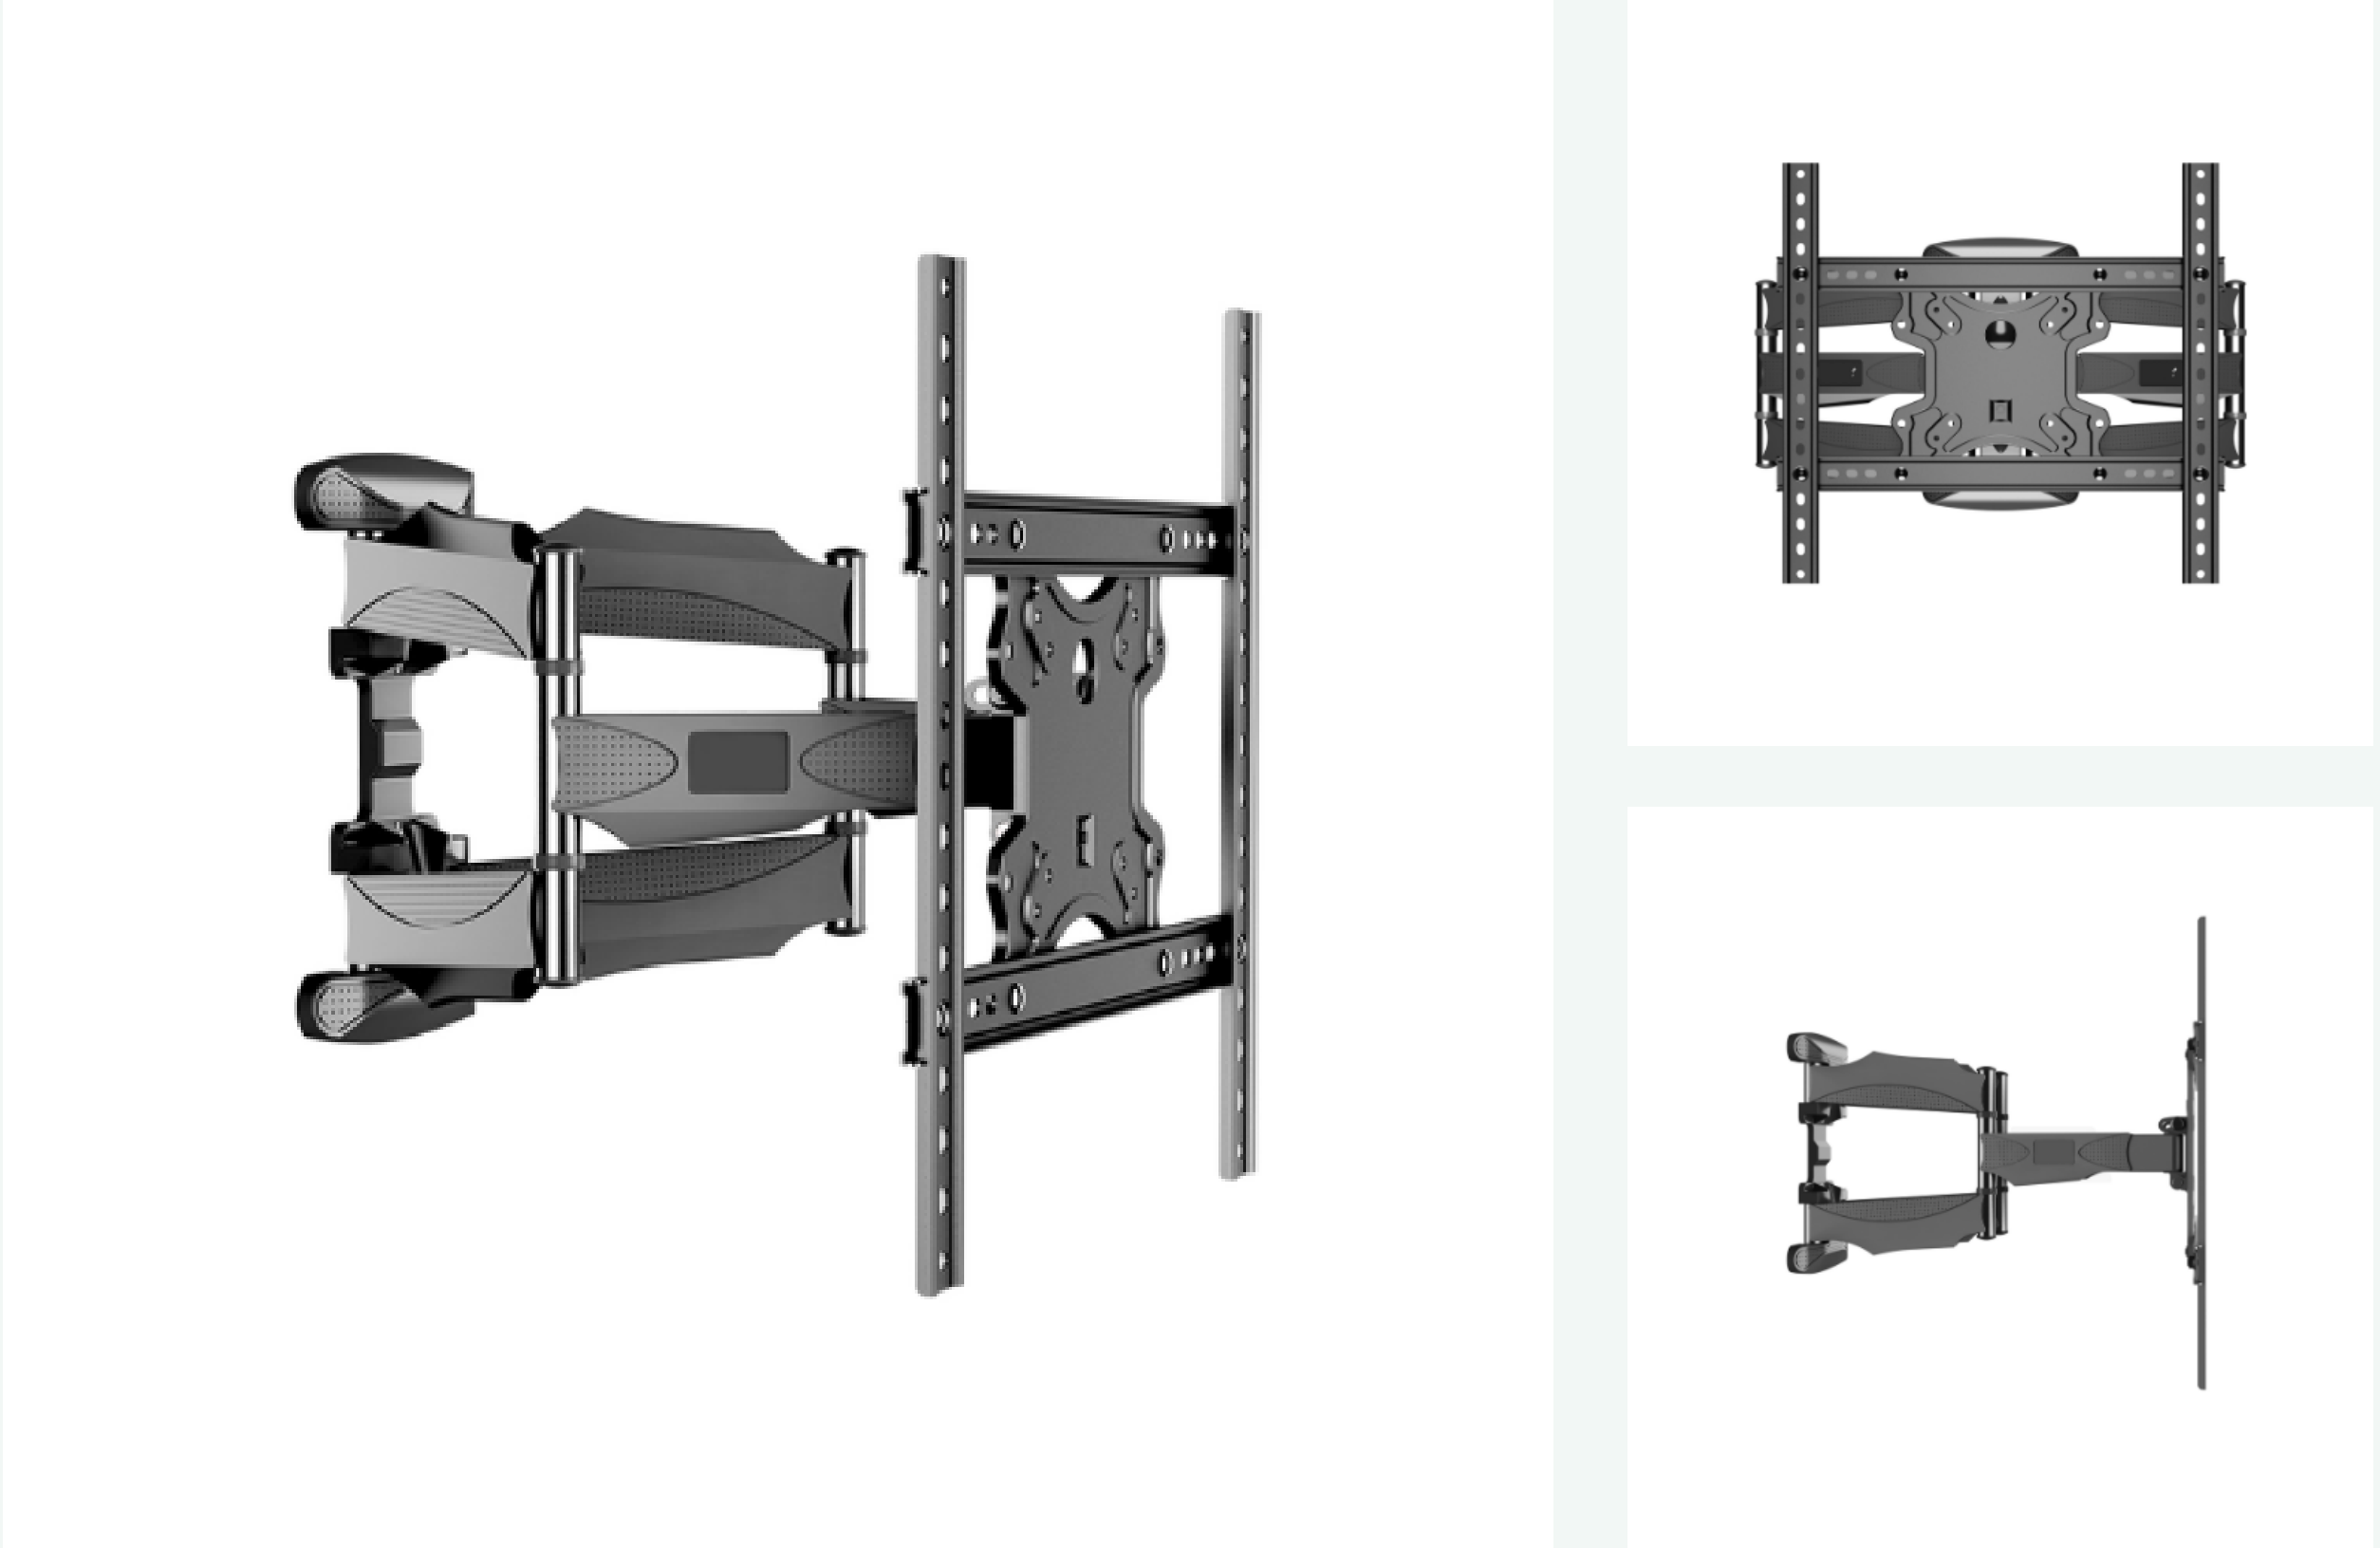

X5A FULL MOTION MOUNT

SPECIFICATIONS

Model:	X5A
Screen Size:	32" - 60"
Capacity:	35 kg
VESA:	100x100, 200x100, 200x200, 400x200, 300x200, 300x300, 400x400mm
Distance To Wall:	48mm - 459mm
Tilt:	-2°/+10°
Material:	Cold Roll Steel (Black Powder Coating Finished)
Cable Management:	Yes